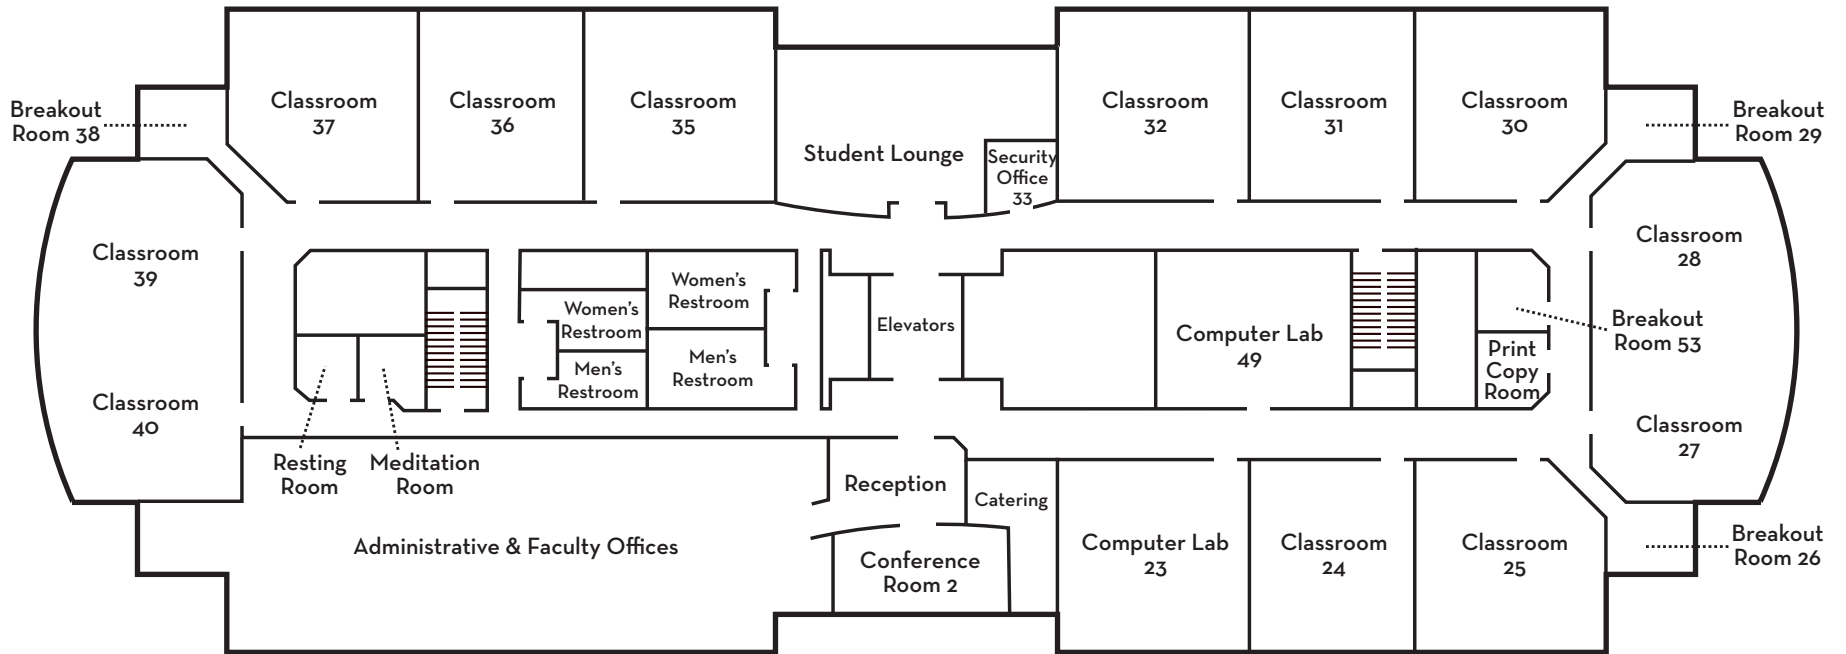

Hamline University Minneapolis Location

Floor 7, 1600 Utica Avenue

The Hamline University bookstore is located on the first floor of the building.

HAMLIN
UNIVERSITY
School of Business