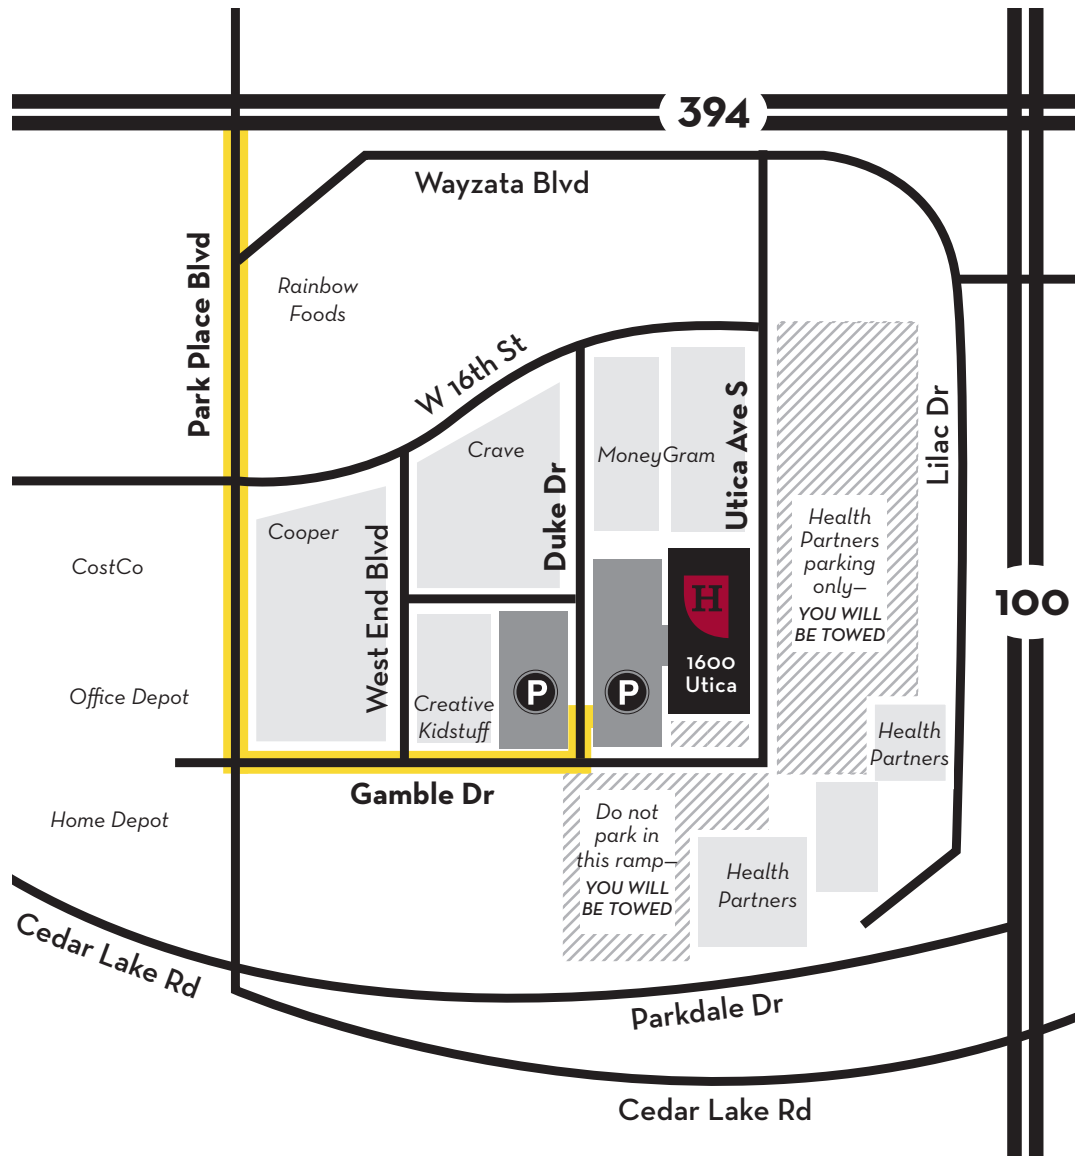

Directions and Parking for Hamline University Minneapolis Location

1600 Utica Avenue S, St. Louis Park MN 55416

Directions

Follow I-394 to the Park Place Xenia/100 exit. Go south on Park Place Boulevard. Turn left on Gamble Drive, away from the intersection with the Home Depot, Arby's, and Costco.

Parking

Hamline University parking is available in the **1600 Utica Tower ramp**, located on Duke Drive.

From Gamble Drive, take a left onto Duke Drive. The 1600 Ramp (Hamline University ramp) is on the immediate right. It is directly behind the building. (If you arrive in the MoneyGram ramp you have gone too far.)

Do not park in guest parking spaces if you plan to stay longer than the allotted time marked or you will be ticketed and eventually towed. You can park in any other non-marked spaces in the ramp for free.